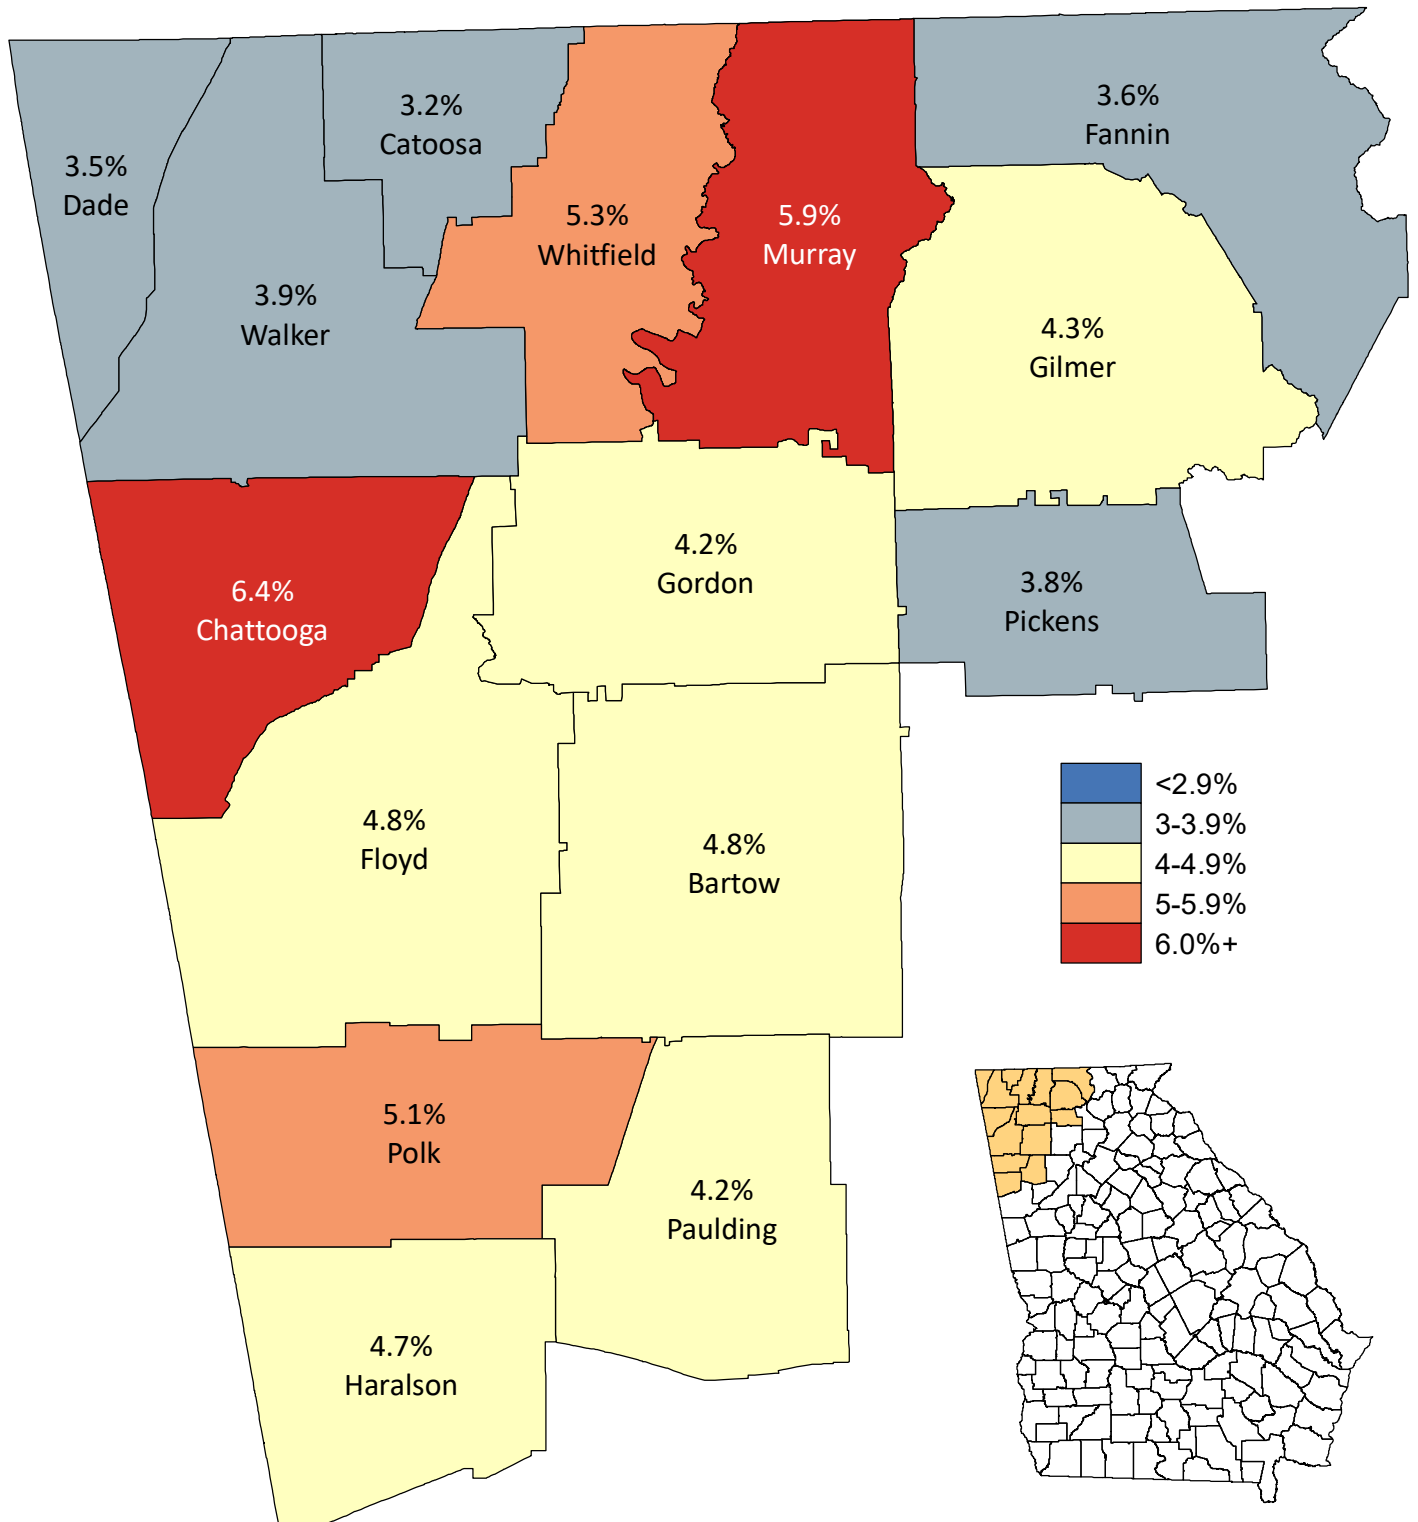

Unemployment Statistics in Northwest Georgia December 2020

Source: Georgia Department of Labor,
Workforce Statistics & Economic Research.
Map prepared by the Northwest Georgia
Regional Commission.

Regional Unemployment Rate: 4.5%
State Unemployment Rate: 5.6%